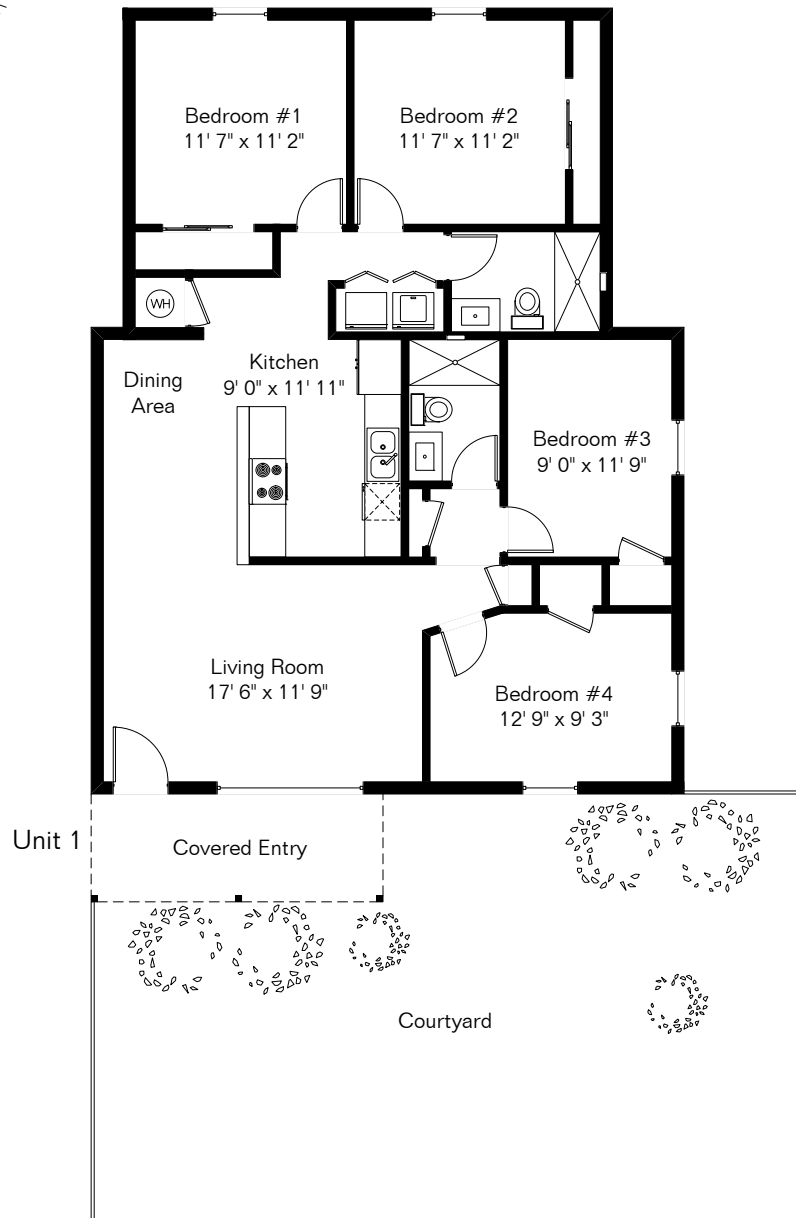

The square footages and room size information are deemed to be reliable but are not guaranteed and should be independently verified. This drawing is for marketing purposes only.

1402 E Elm St Unit 1

Unit 1 Living Area
1,301 Sq Ft

Site Visit June 2020

0 ft. 6 ft. 10 ft. 20 ft.

Copyright 2020 Floor Plans First! LLC
All Rights Reserved.

Floor Plans *First!*^{LLC}
See the Floor Plan First™

FloorPlansFirst.com™
(520) 881-1500